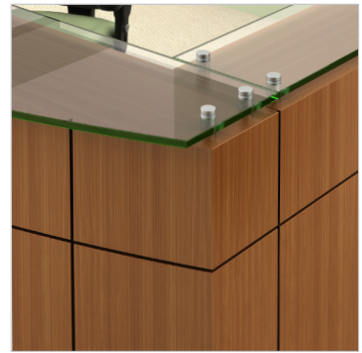

WILLOW

2016

DETAILS

Bowfront or Straight front designs

Matching credenzas and end tables

Glass transaction top and contrasting reveals

OVERVIEW

Our Willow Reception Series creates a striking first impression with a straight or bowfront design in laminate or wood veneer, and a glass transaction top with 3" overhang on satin chrome stand-offs. Design includes attractive accents of black reveals with toekicks and pedestal pulls in black or satin finish. Matching credenzas and end tables also available in the Willow Collection.

FEATURES & BENEFITS

- Bowfront or straight front design
- Multiple finish options allow for a range of styles to suit any décor
- Glass transaction top available clear or frosted

HANDLE OPTIONS

Each handle style is available in choice of Black or Satin finish.