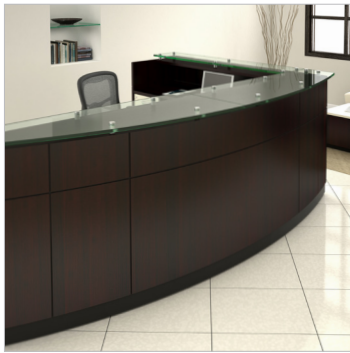

WILLOW

2016

DETAILS

Bowfront or Straight front designs

Matching credenzas and end tables

Glass transaction top and contrasting reveals

OVERVIEW

Our Willow Reception Series creates a striking first impression with a straight or bowfront design in laminate or wood veneer, and a glass transaction top with 3" overhang on satin chrome stand-offs. Design includes attractive accents of black reveals with toekicks and pedestal pulls in black or satin finish. Matching credenzas and end tables also available in the Willow Collection.

FEATURES & BENEFITS

- Bowfront or straight front design
- Multiple finish options allow for a range of styles to suit any décor
- Glass transaction top available clear or frosted

HANDLE OPTIONS

Each handle style is available in choice of Black or Satin finish.