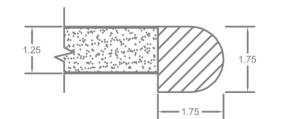

CAFELLE
WILSONART 7933K-7

METALS

CLOUDS

COARSE GRAIN

CUSTOM

EDGE STYLES

BULLNOSE

ELLIPSE