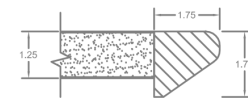

REVERSE KNIFE