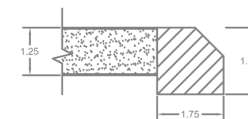

DOUBLE RADIUS