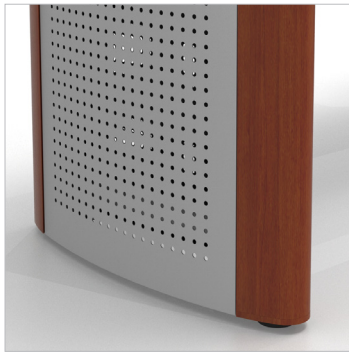

DESIGN
SENSE
MEETS BUSINESS
SENSE

MESA

2016

DETAILS

Smart Trough organizes data and power cables

Bases hold additional wires and cables

Multiple edge options

3 table shape options (boat shape shown)

OVERVIEW

Mesa powers worldwide communication with a cutting edge Smart Trough built right into the table, accommodating large amounts of voice/data and electrical wiring and powering up everyone at the table. With cables out of sight, the surface remains uncluttered and conducive to focus and planning.

FEATURES & BENEFITS

- Separate channels organize power and data cables, with entry points on the surface and in the bases
- Brushed door openings for protection and easy access
- Bases allow for wire entry and additional wire storage
- Custom veneer and metal inlays available
- Materials offer air quality assurance and LEED point contributions for recycled content