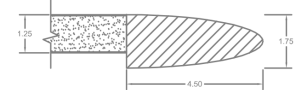

CAFELLE
WILSONART 7933K-7

METALS

CLOUDS

COARSE GRAIN

CUSTOM

EDGE STYLES

BULLNOSE

ELLIPSE