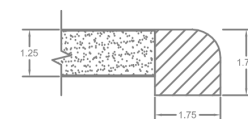

DETAILS

OVERVIEW

Mesa powers worldwide communication with a cutting edge Smart Trough built right into the table, accommodating large amounts of voice/data and electrical wiring and powering up everyone at the table. With cables out of sight, the surface remains uncluttered and conducive to focus and planning.

Mesa is as green as it is innovative, with surfaces that offer air quality assurance and LEED point contributions for recycled content. Additional points are available if certified wood or rapidly renewable materials are specified.

FEATURES & BENEFITS

- Separate channels organize power and data cables, with entry points on the surface and in the bases
- Brushed door openings for protection and easy access
- Bases allow for wire entry and additional wire storage
- Custom veneer and metal inlays available
- Materials offer air quality assurance and LEED point contributions for recycled content

SHAPES

MATERIALS

LAMINATES

Wood veneers are also available. See catalog for complete list.

METALS

EDGE STYLES

RADIUS