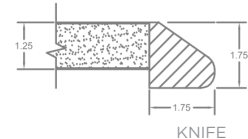

CAFELLE
WILSONART 7933K-7

METALS

CLOUDS

COARSE GRAIN

CUSTOM

EDGE STYLES

BULLNOSE

ELLIPSE