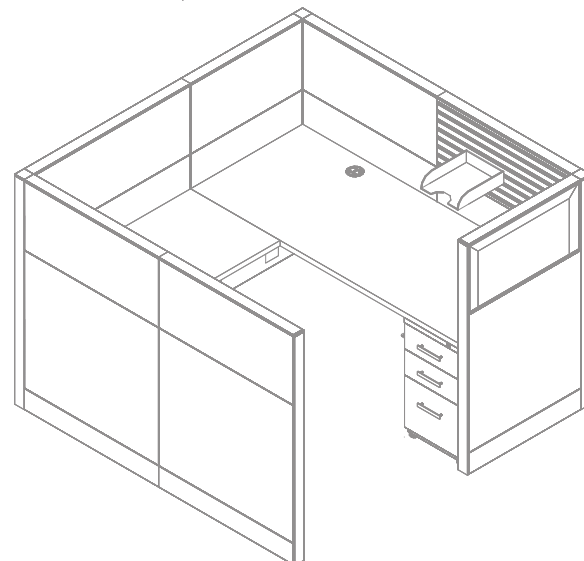

FEATURES & BENEFITS

- Mix and match frame and tile system with sturdy 2.5" panels
- Stackable for easy modifications
- 5 tile options: fabric, window, metal, whiteboard and rail
- Fabric tiles are acoustical and tackable
- Optional open base panels, tile to floor, frameless glass, and privacy screens available
- Overhead storage can be upmounted with pneumatic lift or sliding doors
- Updated credenzas and towers
- 5 leg design options
- 36 Friant fabrics available, plus COM
- Paint finishes: CW and BU
- Limited lifetime warranty to original owner

GENERAL DIMENSIONS

Fabric & Hard-Surface Panels

H: 29, 37, 45, 53, 61, 69, 85

D: 2-9/16

W: 24, 30, 36, 42, 48

Fabric Tiles

H: 8, 16, 24, 29, 32, 37

D: 7/16

W: 24, 30, 36, 42, 48

Window Tiles

H: 16

D: 2-9/16

W: 24, 30, 36, 42, 48

Metal Tiles

H: 8, 16, 24

D: 7/16

W: 24, 30, 36, 42, 48

ELECTRICAL/TECHNICAL

- Pre-installed 8-wire, 4 20-amp circuits, with easy connections
- Power available at baseline or beltline
- Powered and non-powered panel options
- Floor or ceiling connectivity
- Cable lay-in capability - large 5" X 2.5" base with hinged base covers
- Over 70 Cat 5 cables in powered base

ENVIRONMENT

- CARB compliant, made with only water-based, non-toxic low-emission adhesives
- Up to 75% recyclable (all materials except wood are recyclable due to its finishes and adhesives)
- Up to 47% recycled content (25% pre-consumer, 22% post-consumer) in a typical configuration
- May contribute to LEED points