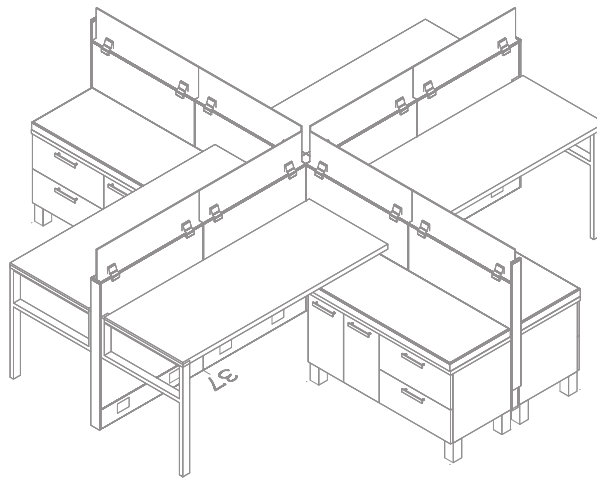

6X6, 53H FABRIC, RAIL TILE

- Fabric, glass and tool rail
- Two pedestals per station

$5,640 LIST
per station, based on 8 pack

DELIVERED PRICING