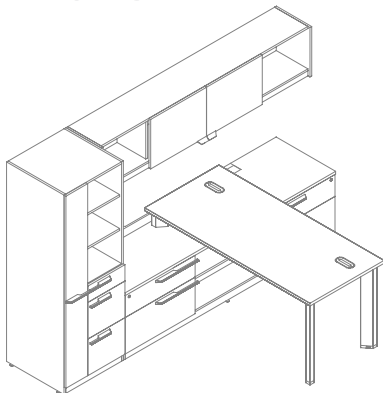

Power Trough

STATEMENT OF LINE

WORKSURFACES

CREDENZAS

SHARED CREDENZAS

SUPPORTS

PRIVACY SCREENS

TACKBOARDS

OVERHEAD STORAGE

SHARED OVERHEAD STORAGE

TOWERS

PEDESTALS

TYPICALS

PRIVATE OFFICE

- Resting tabletop
- Credenza with power trough
- Storage tower and overhead

\$7,006 LIST
DELIVERED PRICING

8 PACK, SHARED STORAGE

- Resting tabletops
- Double sided shared overheads with markerboard sliding doors
- Shared credenzas with power trough
- Box/Trough pedestal

\$4,317 LIST
per station, based on 8 pack
DELIVERED PRICING

FEATURES & BENEFITS

- Mix and match desking system integrates seamlessly with Interra
- Successfully configures for open-plan or private office
- Clean, white casing finish with work surface and facings available in Espresso, Cherry or Maple
- Discreet power troughs for easy access to power and clean aesthetic
- Sliding overhead storage
- Sleek metal pulls
- Designed and assembled in California
- Lifetime warranty to original owner