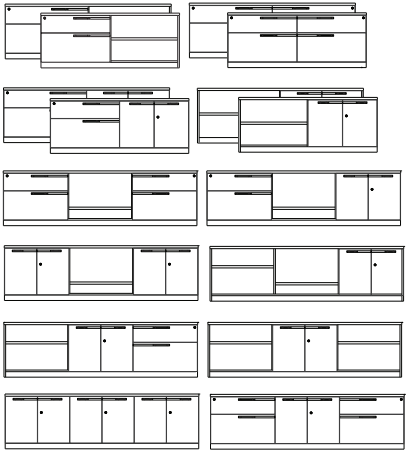

DESIGN
SENSE
MEETS BUSINESS
SENSE™

DASH

MODERN DESKING
FOR SEAMLESS INTEGRATION

ADVANTAGE™

DETAILS

Sleek Metal Pulls

Sliding Overhead

Tapered Leg

Power Trough

STATEMENT OF LINE

WORKSURFACES

CREDENZAS

SHARED CREDENZAS

SUPPORTS

PRIVACY SCREENS

TACKBOARDS

OVERHEAD STORAGE

SHARED OVERHEAD STORAGE

TOWERS

PEDESTALS

TYPICALS

PRIVATE OFFICE

- Resting tabletop
- Credenza with power trough
- Storage tower and overhead

\$7,006 LIST
DELIVERED PRICING