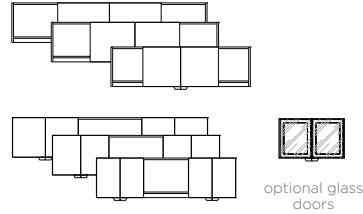

Power Trough

STATEMENT OF LINE

WORKSURFACES

CREDENZAS

SHARED CREDENZAS

SUPPORTS

PRIVACY SCREENS

TACKBOARDS

OVERHEAD STORAGE

SHARED OVERHEAD STORAGE

TOWERS

PEDESTALS

TYPICALS

PRIVATE OFFICE

- Resting tabletop
- Credenza with power trough
- Storage tower and overhead

\$7,006 LIST
DELIVERED PRICING