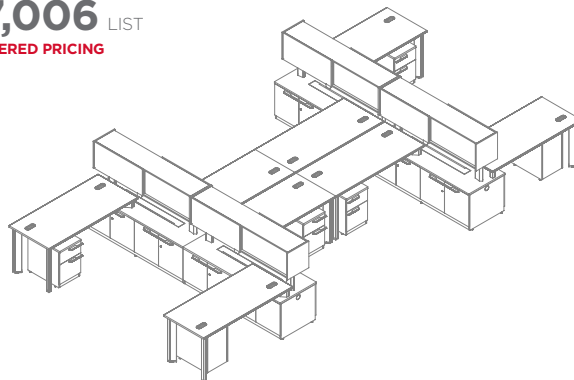

OVERHEAD STORAGE

SHARED OVERHEAD STORAGE

TOWERS

PEDESTALS

TYPICALS

PRIVATE OFFICE

- Resting tabletop
- Credenza with power trough
- Storage tower and overhead

\$7,006 LIST
DELIVERED PRICING

8 PACK, SHARED STORAGE

- Resting tabletops
- Double sided shared overheads with markerboard sliding doors
- Shared credenzas with power trough
- Box/Trough pedestal

\$4,317 LIST
per station, based on 8 pack
DELIVERED PRICING